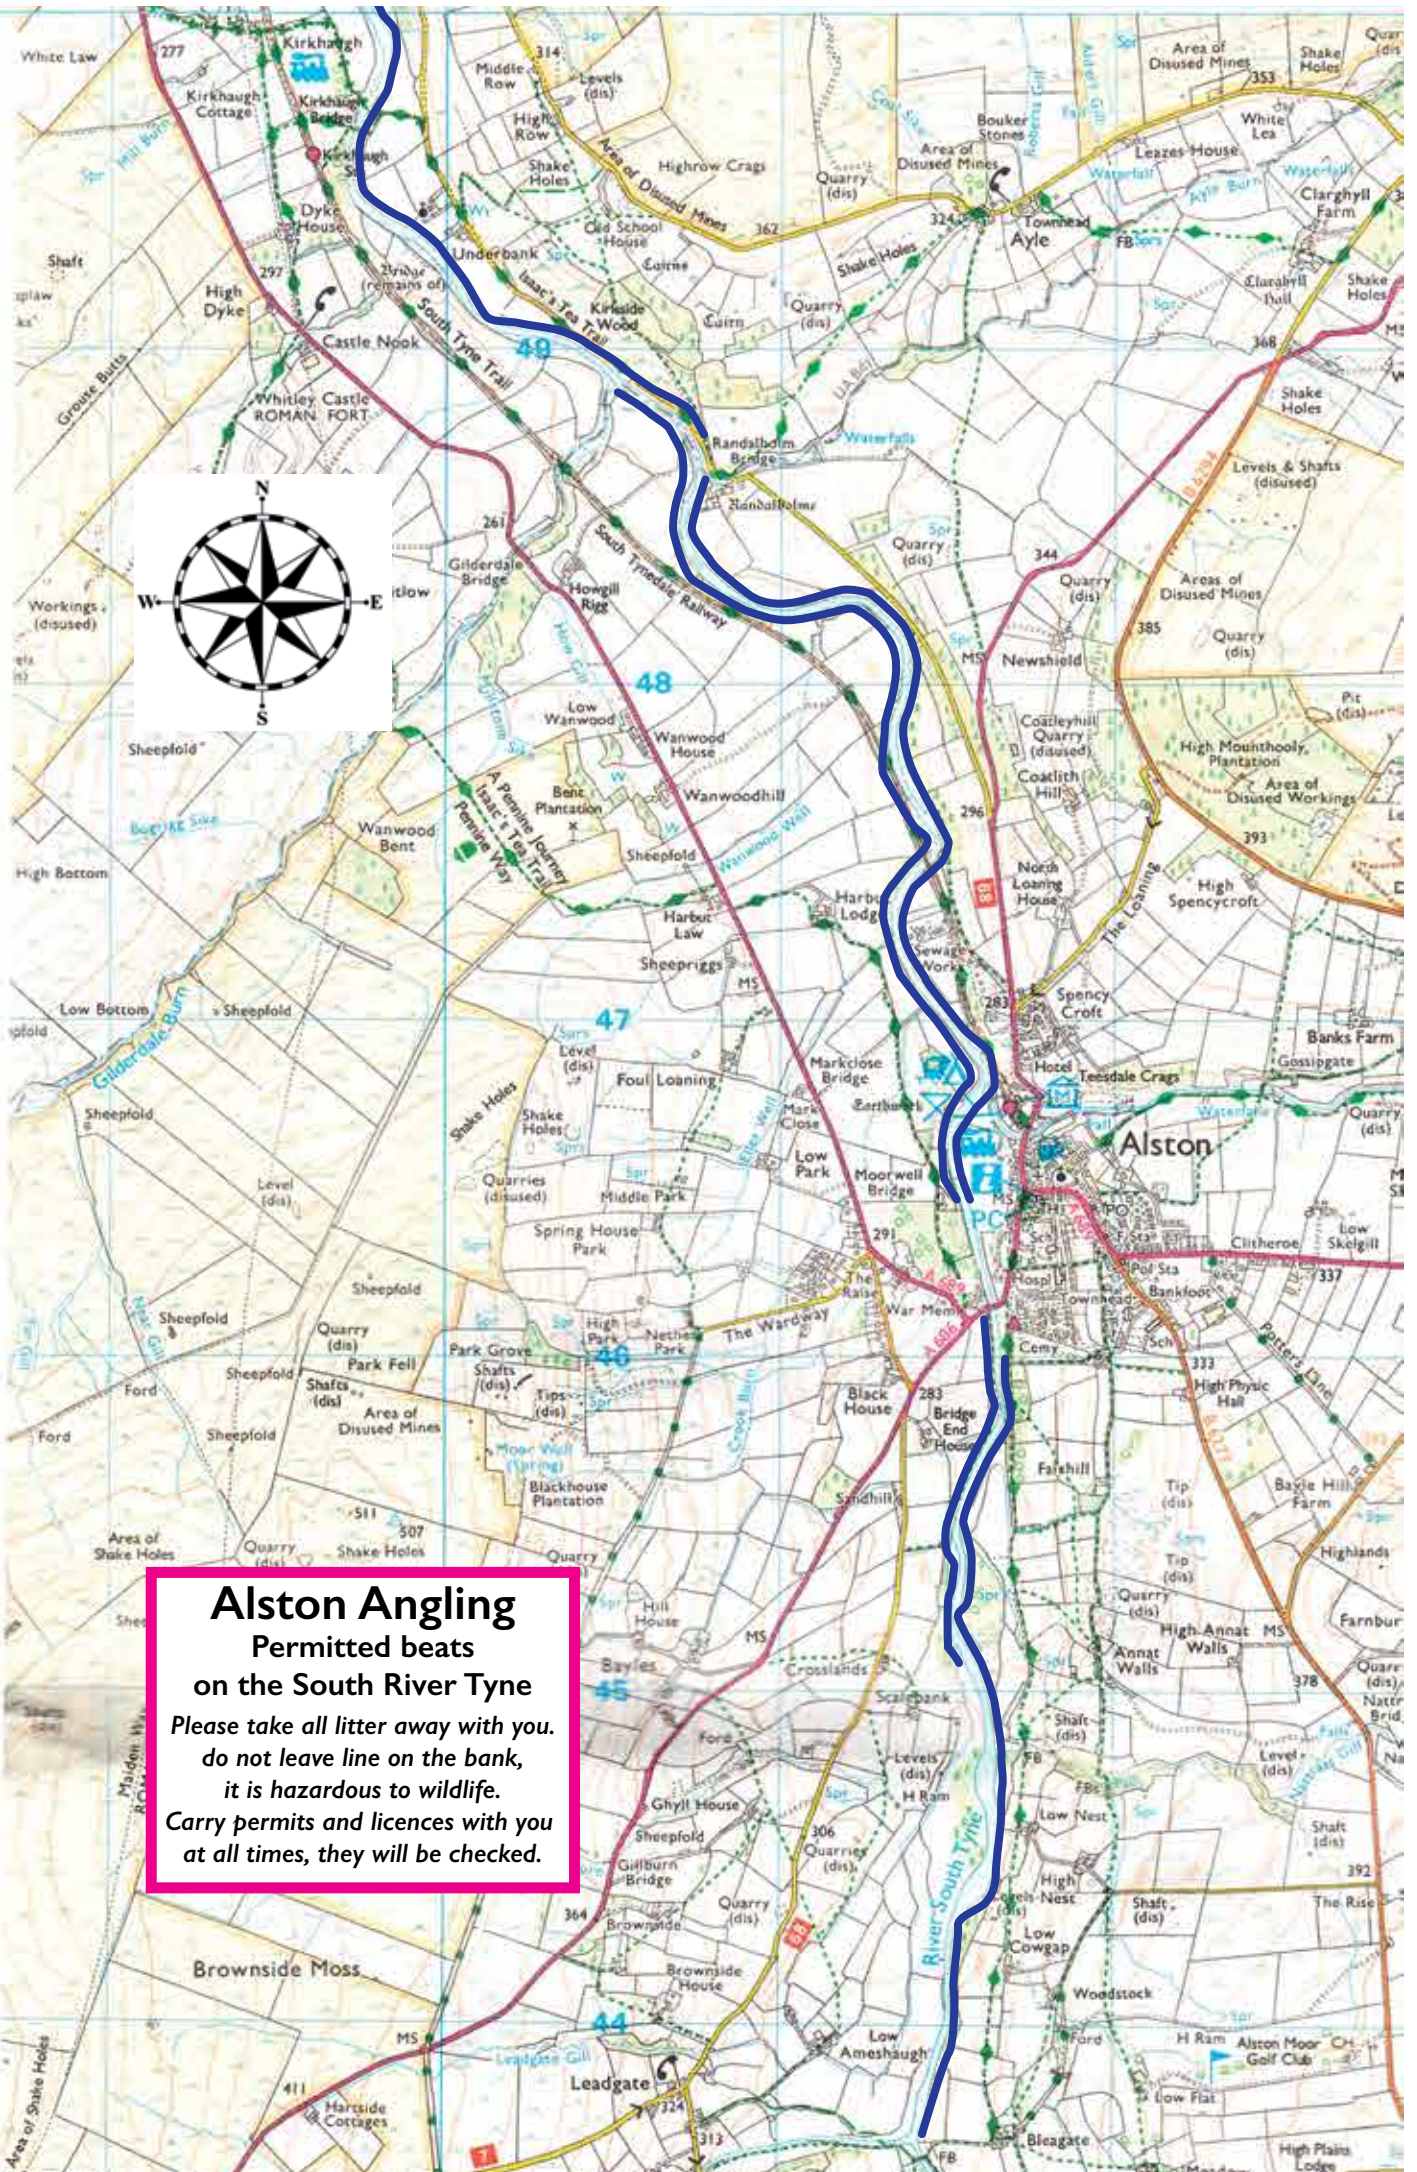

Alston Angling
Permitted beats
on the South River Tyne
*Please take all litter away with you.
do not leave line on the bank,
it is hazardous to wildlife.
Carry permits and licences with you
at all times, they will be checked.*

To Alston
↓
(see 2nd page)

Alston Angling
Permitted beats
on the South River Tyne
*Please take all litter away with you.
do not leave line on the bank,
it is hazardous to wildlife.
Carry permits and licences with you
at all times, they will be checked.*