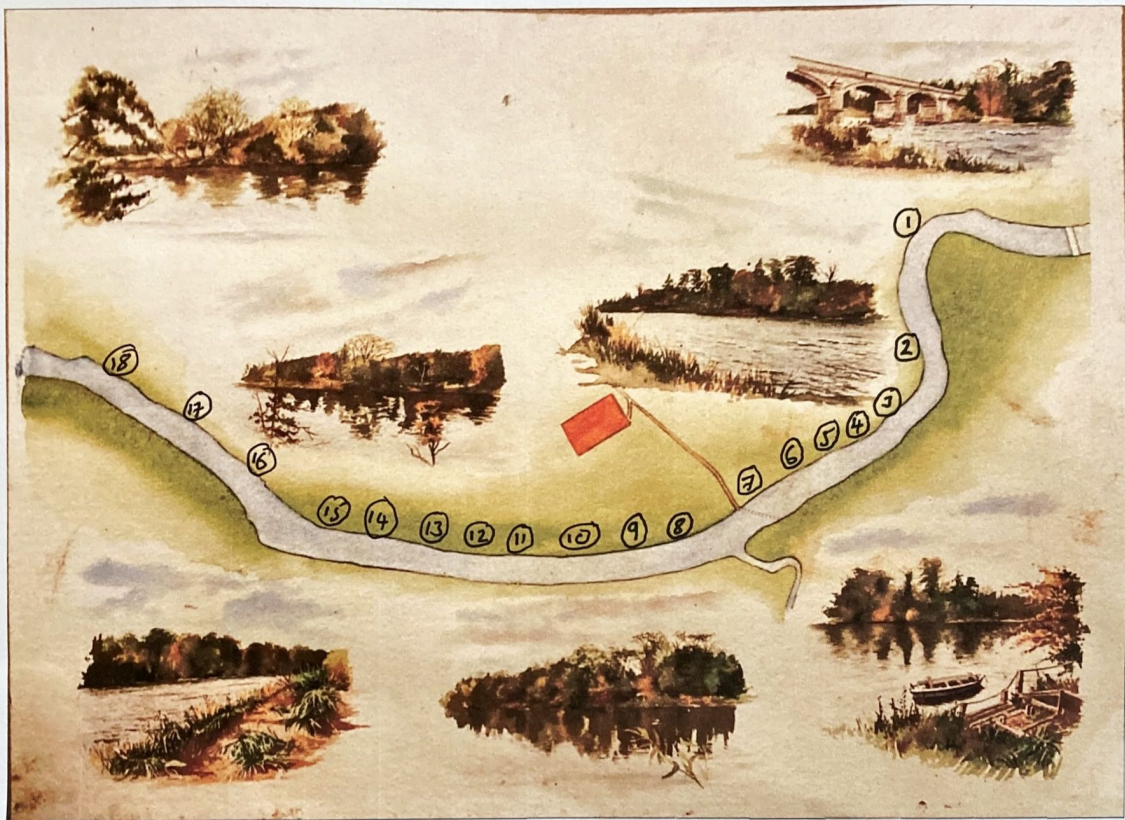

STYFORD POOLS

Beat length 2.6 km / 1.61 miles.

## STYFORD POOLS

(Numbered from bottom of the beat)

- 1 Bottom Pool (below the weir)
- 2 The Bend (above the weir)
- 3 Lower Beeches/Upper Bend
- 4 Lower Beeches
- 5 The Beeches
- 6 Lower Hut
- 7 Hut Pool
- 8 Riding Burn
- 9 Rocks
- 10 Lower Willow Bush
- 11 Willow Bush
- 12 Little Island
- 13 Lower Island
- 14 Island Pool
- 15 Upper Island
- 16 Willow Wood (tail)
- 17 Willow Wood
- 18 Top Pool