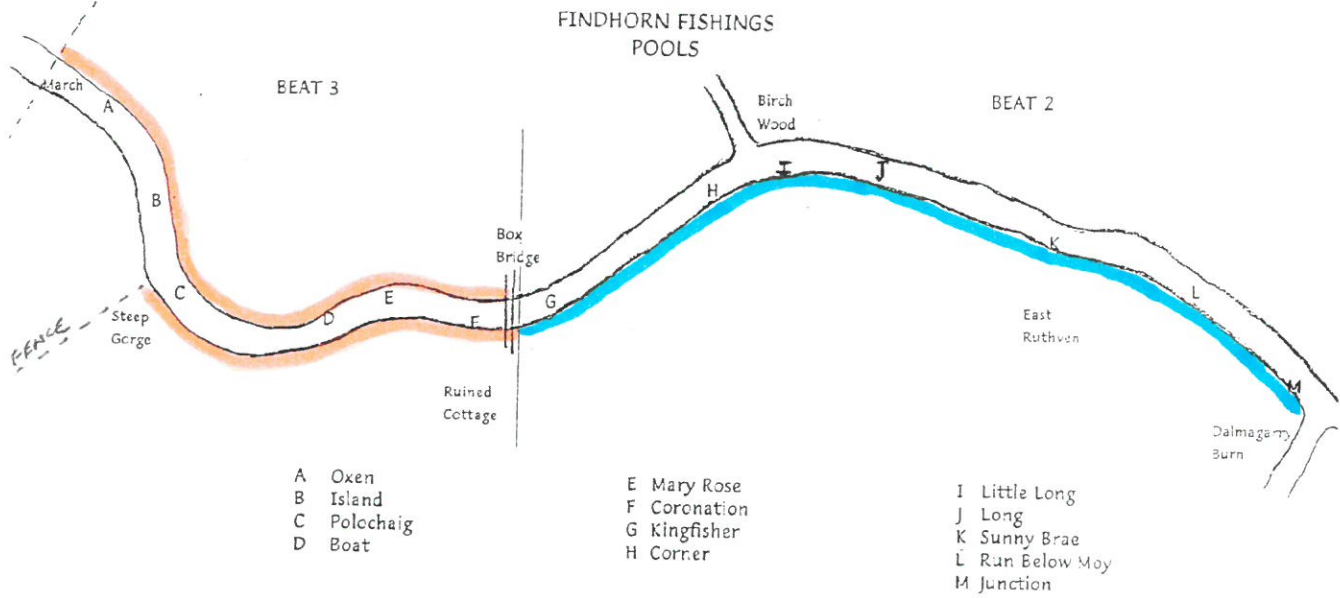

RIVER FINDHORN –MOY & POLLOCHAIG BEAT MAP

Names and locations of fishing pools on Beats 2 and 3

Beat 2 – fish left bank only	
Beat 3 – fish both banks to Pollochaig. Island and Oxen on right bank only	

Approximate location of Beats 2 and 3

Beat 2

Junction
Run below Moy
Sunny Brae
Long
Little Long
Corner
Kingfisher

Beat 3

Coronation
Mary Rose
Boat
Pollochaig
Island
Oxen