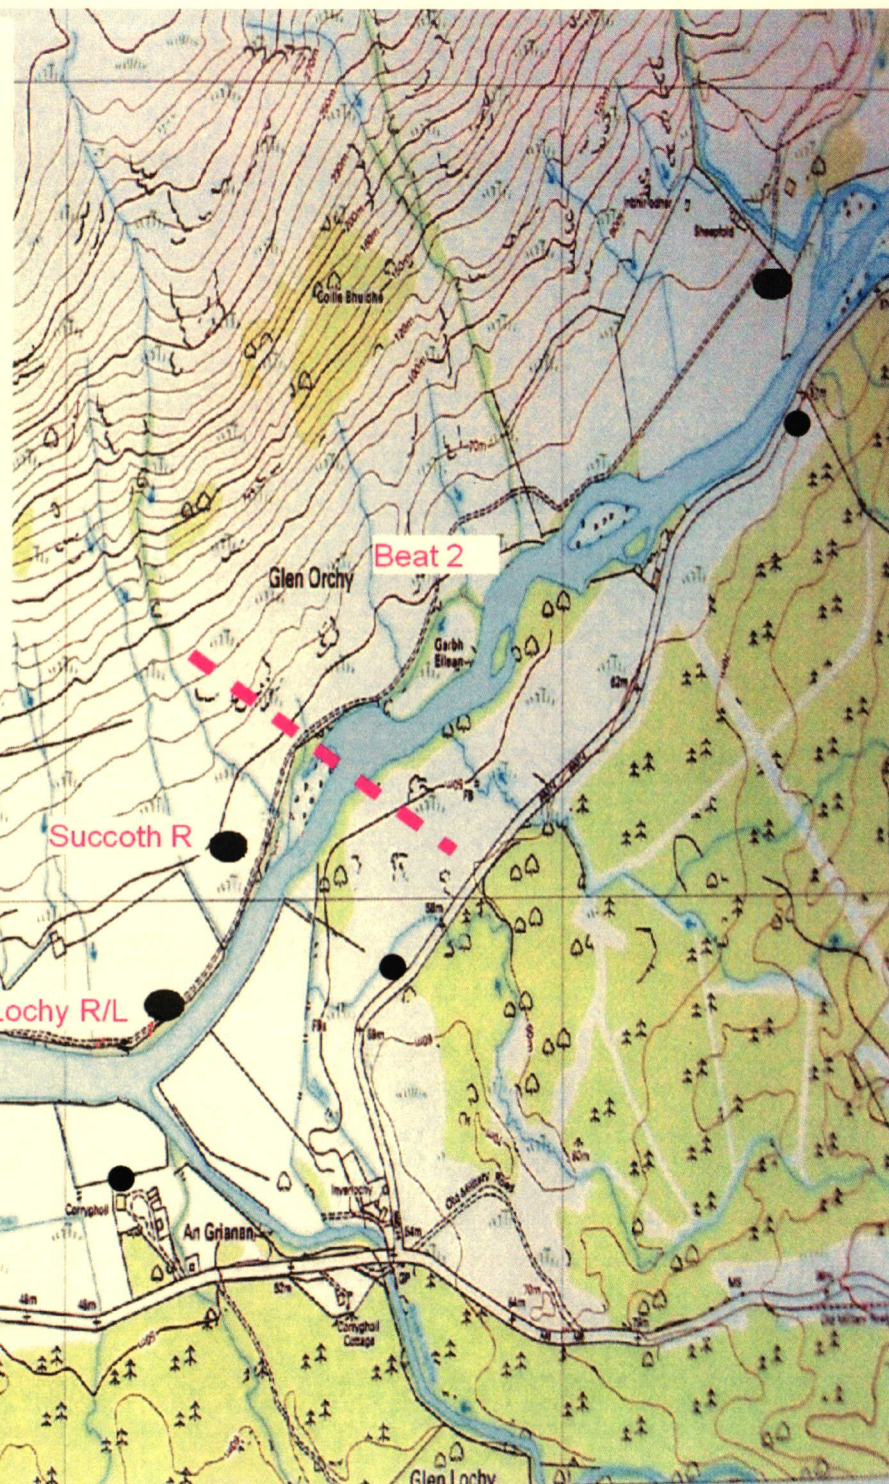

River Orchy Dalmally Beat 1

Upper Bridge

Ministers

School House - Access rear of 5 Orchy Cottages

Craig

Corryghoil - Parking at rear of Forestry yard

Lochy - above and below River Lochy

Succoth

R/L indicates bank best fished in order of preference. R/L is when viewed facing downstream

Car parking

Please leave any open gates open and close any others after passing through.

Beat boundary

River Orchy Dalmally Beat 2

- Island
- Grisewood
- Chalet
- Oak
- Inveroran
- Shepherds
- Pownells

R/L indicates bank best fished in order of preference. R/L is when viewed facing downstream

Car parking ●

Please leave any open gates open and close any others after passing through.

Beat boundary ■■■■■

River Orchy Dalmally Beat 3

- Elbow
- Lower Jubilee
- Upper Jubilee
- Black Duncan
- Maggies Den
- Lower Pemberton
- Upper Pemberton
- Sam's Box

R/L indicates bank best fished in order of preference. R/L is when viewed facing downstream