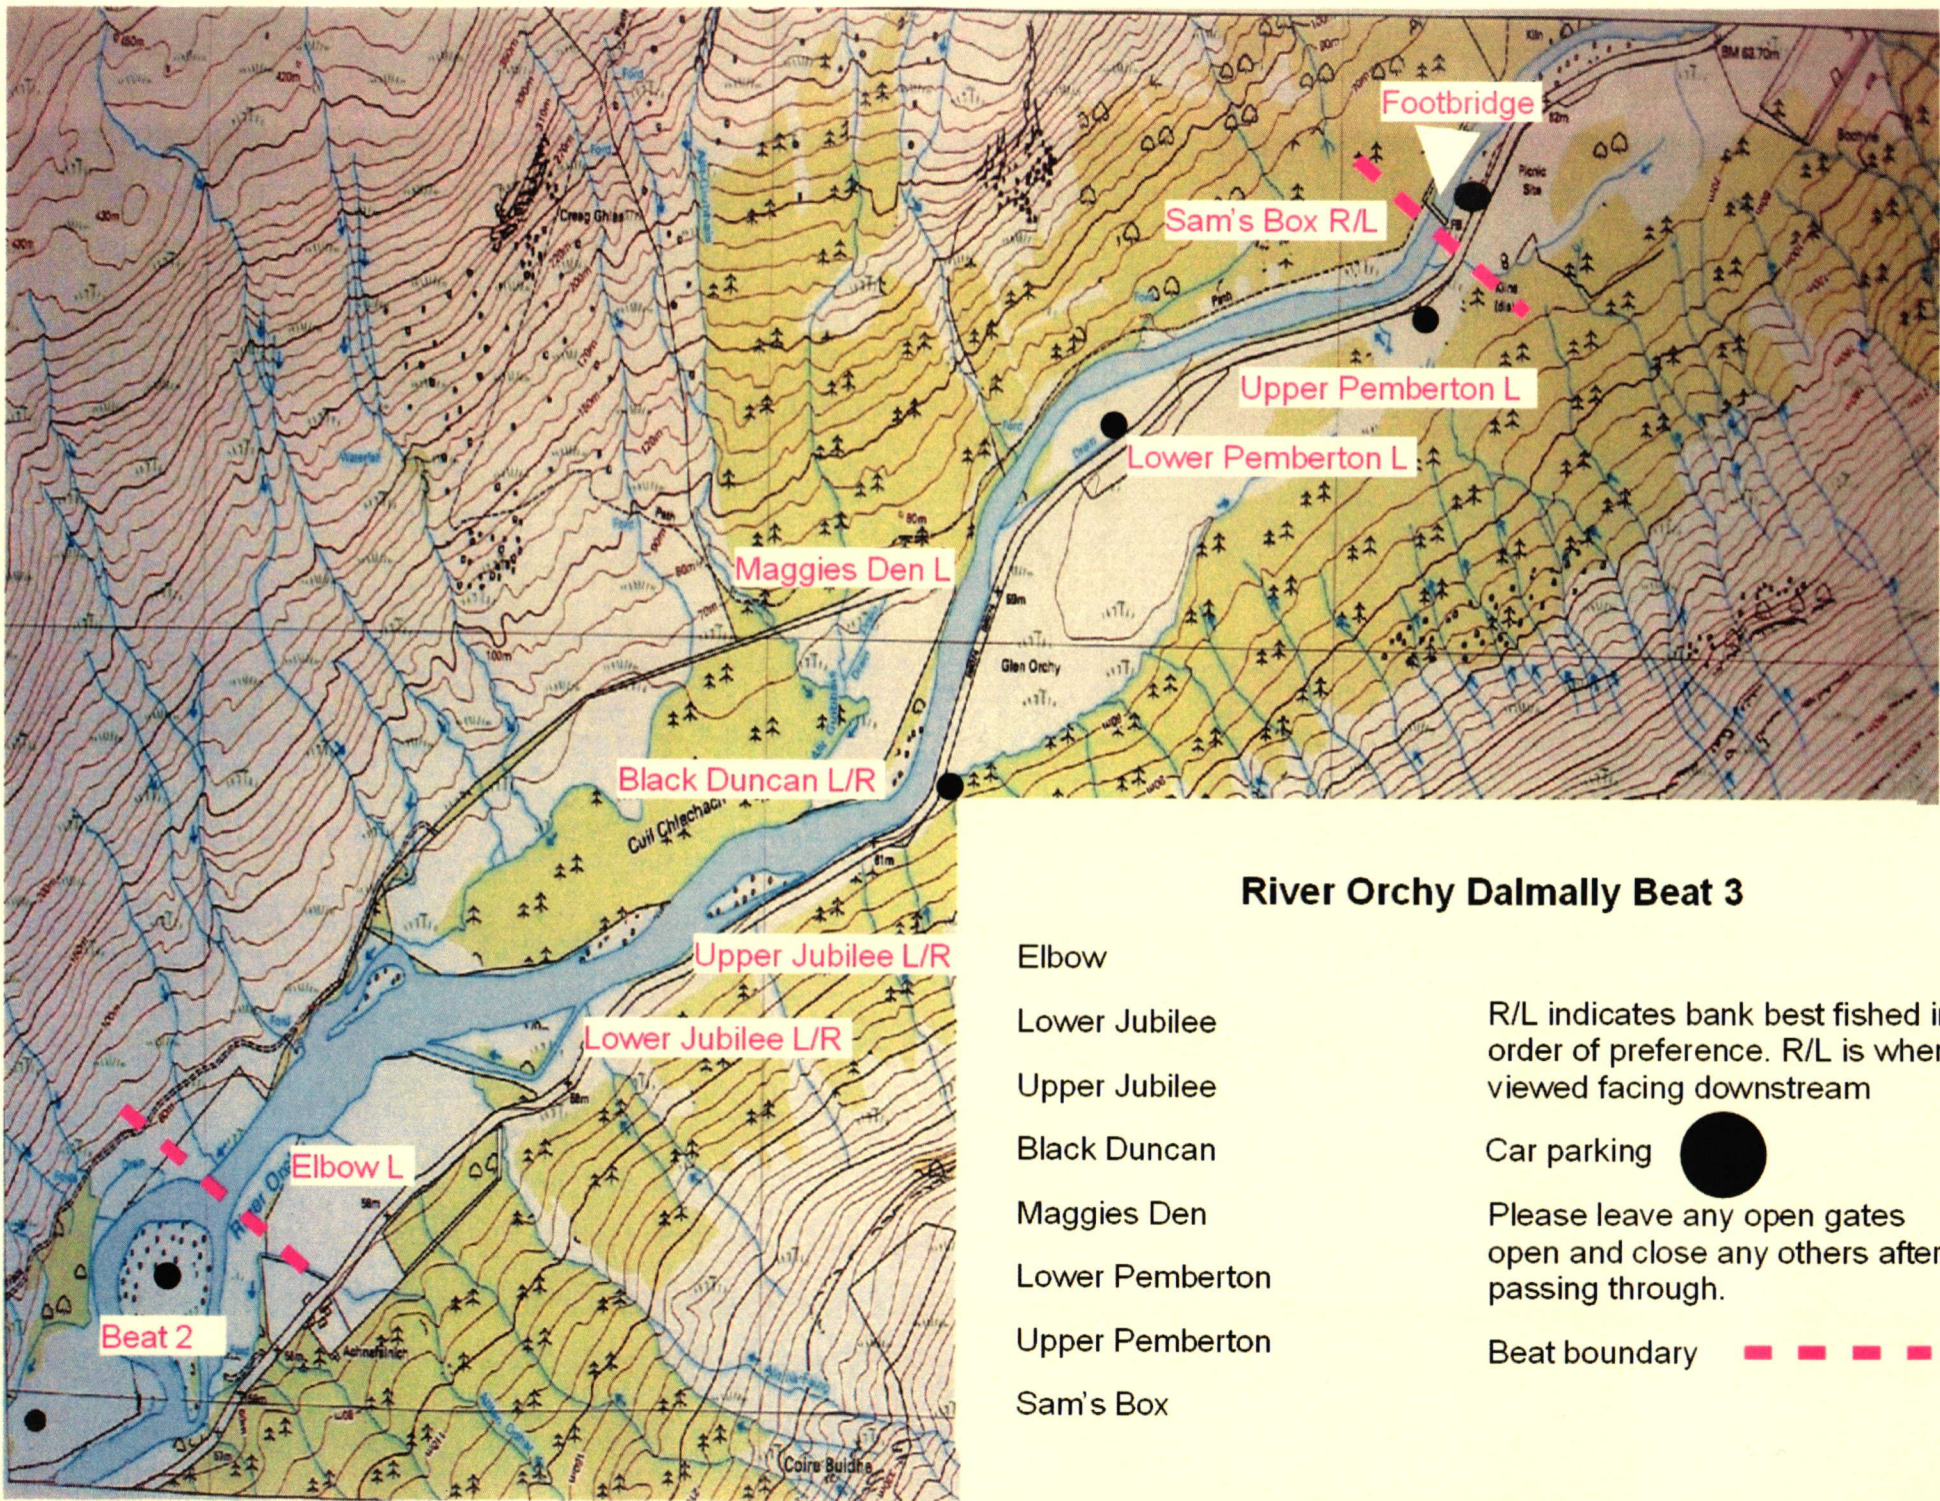

R/L indicates bank best fished in order of preference. R/L is when viewed facing downstream

Car parking

Please leave any open gates open and close any others after passing through.

Beat boundary

River Orchy Dalmally Beat 2

- Island
- Grisewood
- Chalet
- Oak
- Inveroran
- Shepherds
- Pownells

R/L indicates bank best fished in order of preference. R/L is when viewed facing downstream

Car parking ●

Please leave any open gates open and close any others after passing through.

Beat boundary ■■■■■

River Orchy Dalmally Beat 3

- Elbow
- Lower Jubilee
- Upper Jubilee
- Black Duncan
- Maggies Den
- Lower Pemberton
- Upper Pemberton
- Sam's Box

R/L indicates bank best fished in order of preference. R/L is when viewed facing downstream

Car parking 

Please leave any open gates open and close any others after passing through.

Beat boundary 