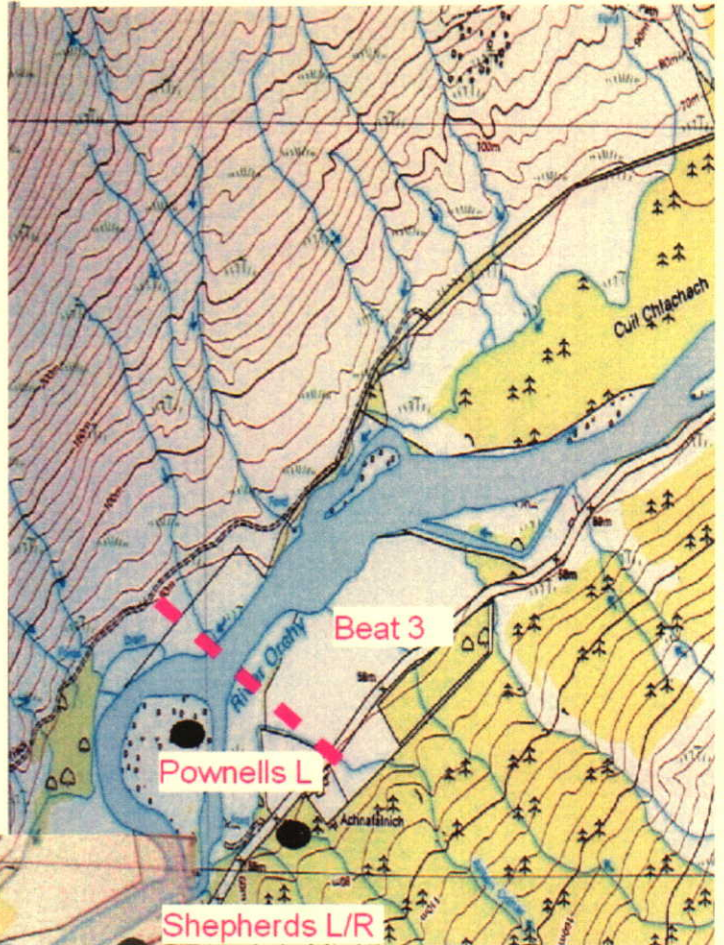

R/L indicates bank best fished in order of preference. R/L is when viewed facing downstream

Car parking

Please leave any open gates open and close any others after passing through.

Beat boundary

River Orchy Dalmally Beat 2

- Island
- Grisewood
- Chalet
- Oak
- Inveroran
- Shepherds
- Pownells

R/L indicates bank best fished in order of preference. R/L is when viewed facing downstream

Car parking ●

Please leave any open gates open and close any others after passing through.

Beat boundary ■■■■■

River Orchy Dalmally Beat 3

- Elbow
- Lower Jubilee
- Upper Jubilee
- Black Duncan
- Maggies Den
- Lower Pemberton
- Upper Pemberton
- Sam's Box

R/L indicates bank best fished in order of preference. R/L is when viewed facing downstream