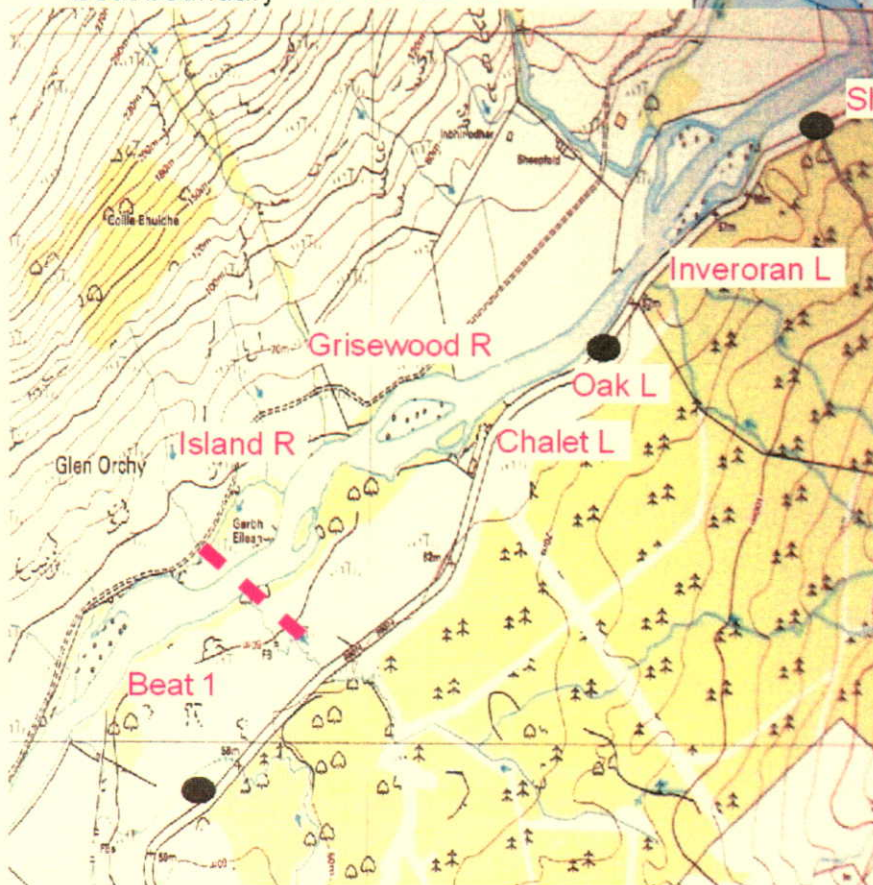

River Orchy Dalmally Beat 1

Upper Bridge

Ministers

School House - Access rear of 5 Orchy Cottages

Craig

Corryghoil - Parking at rear of Forestry yard

Lochy - above and below River Lochy

Succoth

R/L indicates bank best fished in order of preference. R/L is when viewed facing downstream

Car parking

Please leave any open gates open and close any others after passing through.

Beat boundary

River Orchy Dalmally Beat 2

- Island
- Grisewood
- Chalet
- Oak
- Inveroran
- Shepherds
- Pownells

R/L indicates bank best fished in order of preference. R/L is when viewed facing downstream

Car parking ●

Please leave any open gates open and close any others after passing through.

Beat boundary ■■■■■

River Orchy Dalmally Beat 3

- Elbow
- Lower Jubilee
- Upper Jubilee
- Black Duncan
- Maggies Den
- Lower Pemberton
- Upper Pemberton
- Sam's Box

R/L indicates bank best fished in order of preference. R/L is when viewed facing downstream